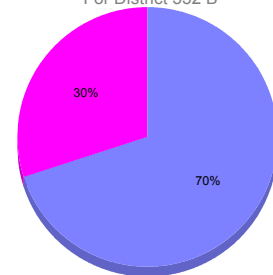

Membership Results 2011-2012

Goal, New, Dropped, Gain/Loss

Comparison of Membership Gain/Loss

Current Year Compared to the Previous Year

Gender Comparison 2010-2011

For District 332 B

Oct/Nov/Dec

■ Male ■ Female