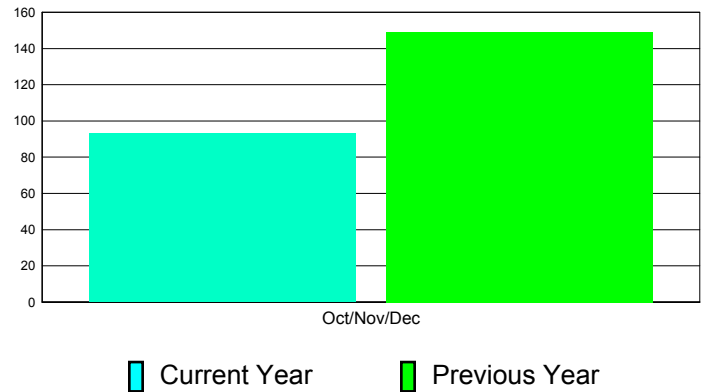

Comparison of Membership Gain/Loss

Current Year Compared to the Previous Year