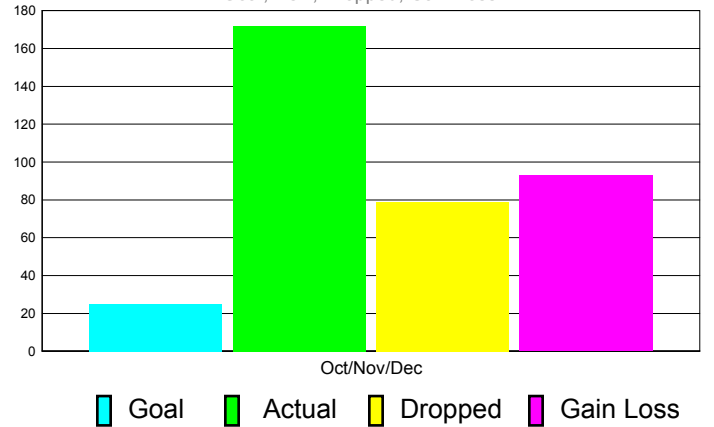

Membership Results 2011-2012

Goal, New, Dropped, Gain/Loss